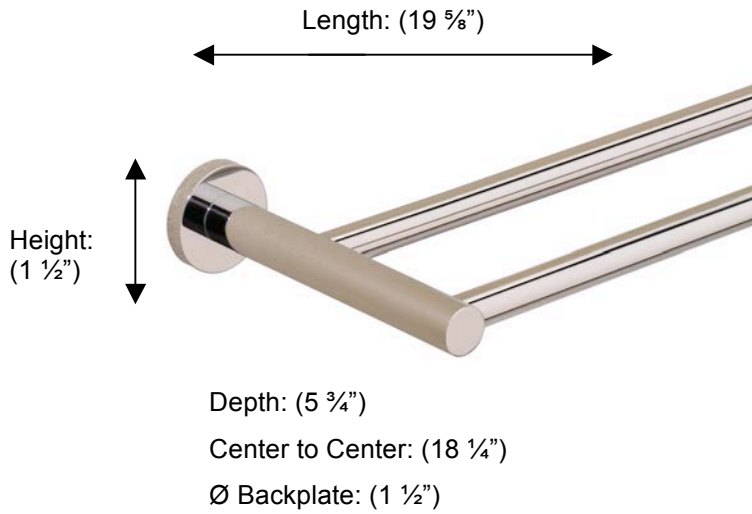

## 67575 DOUBLE TOWEL RAIL

**Description:**

Double Towel Rail, 20"

**Finishes:**

-  CR – Chrome
-  PV – Polished Brass
-  UB – Unlacquered Brass
-  MB – Matte Black
-  NI – Polished Nickel
-  ES – Satin Nickel
-  GD – Gold

**Material:**

Brass

**Method of Fixing:**

Direct to wall

Country of Origin:

Portugal

All Dimensions are approximate